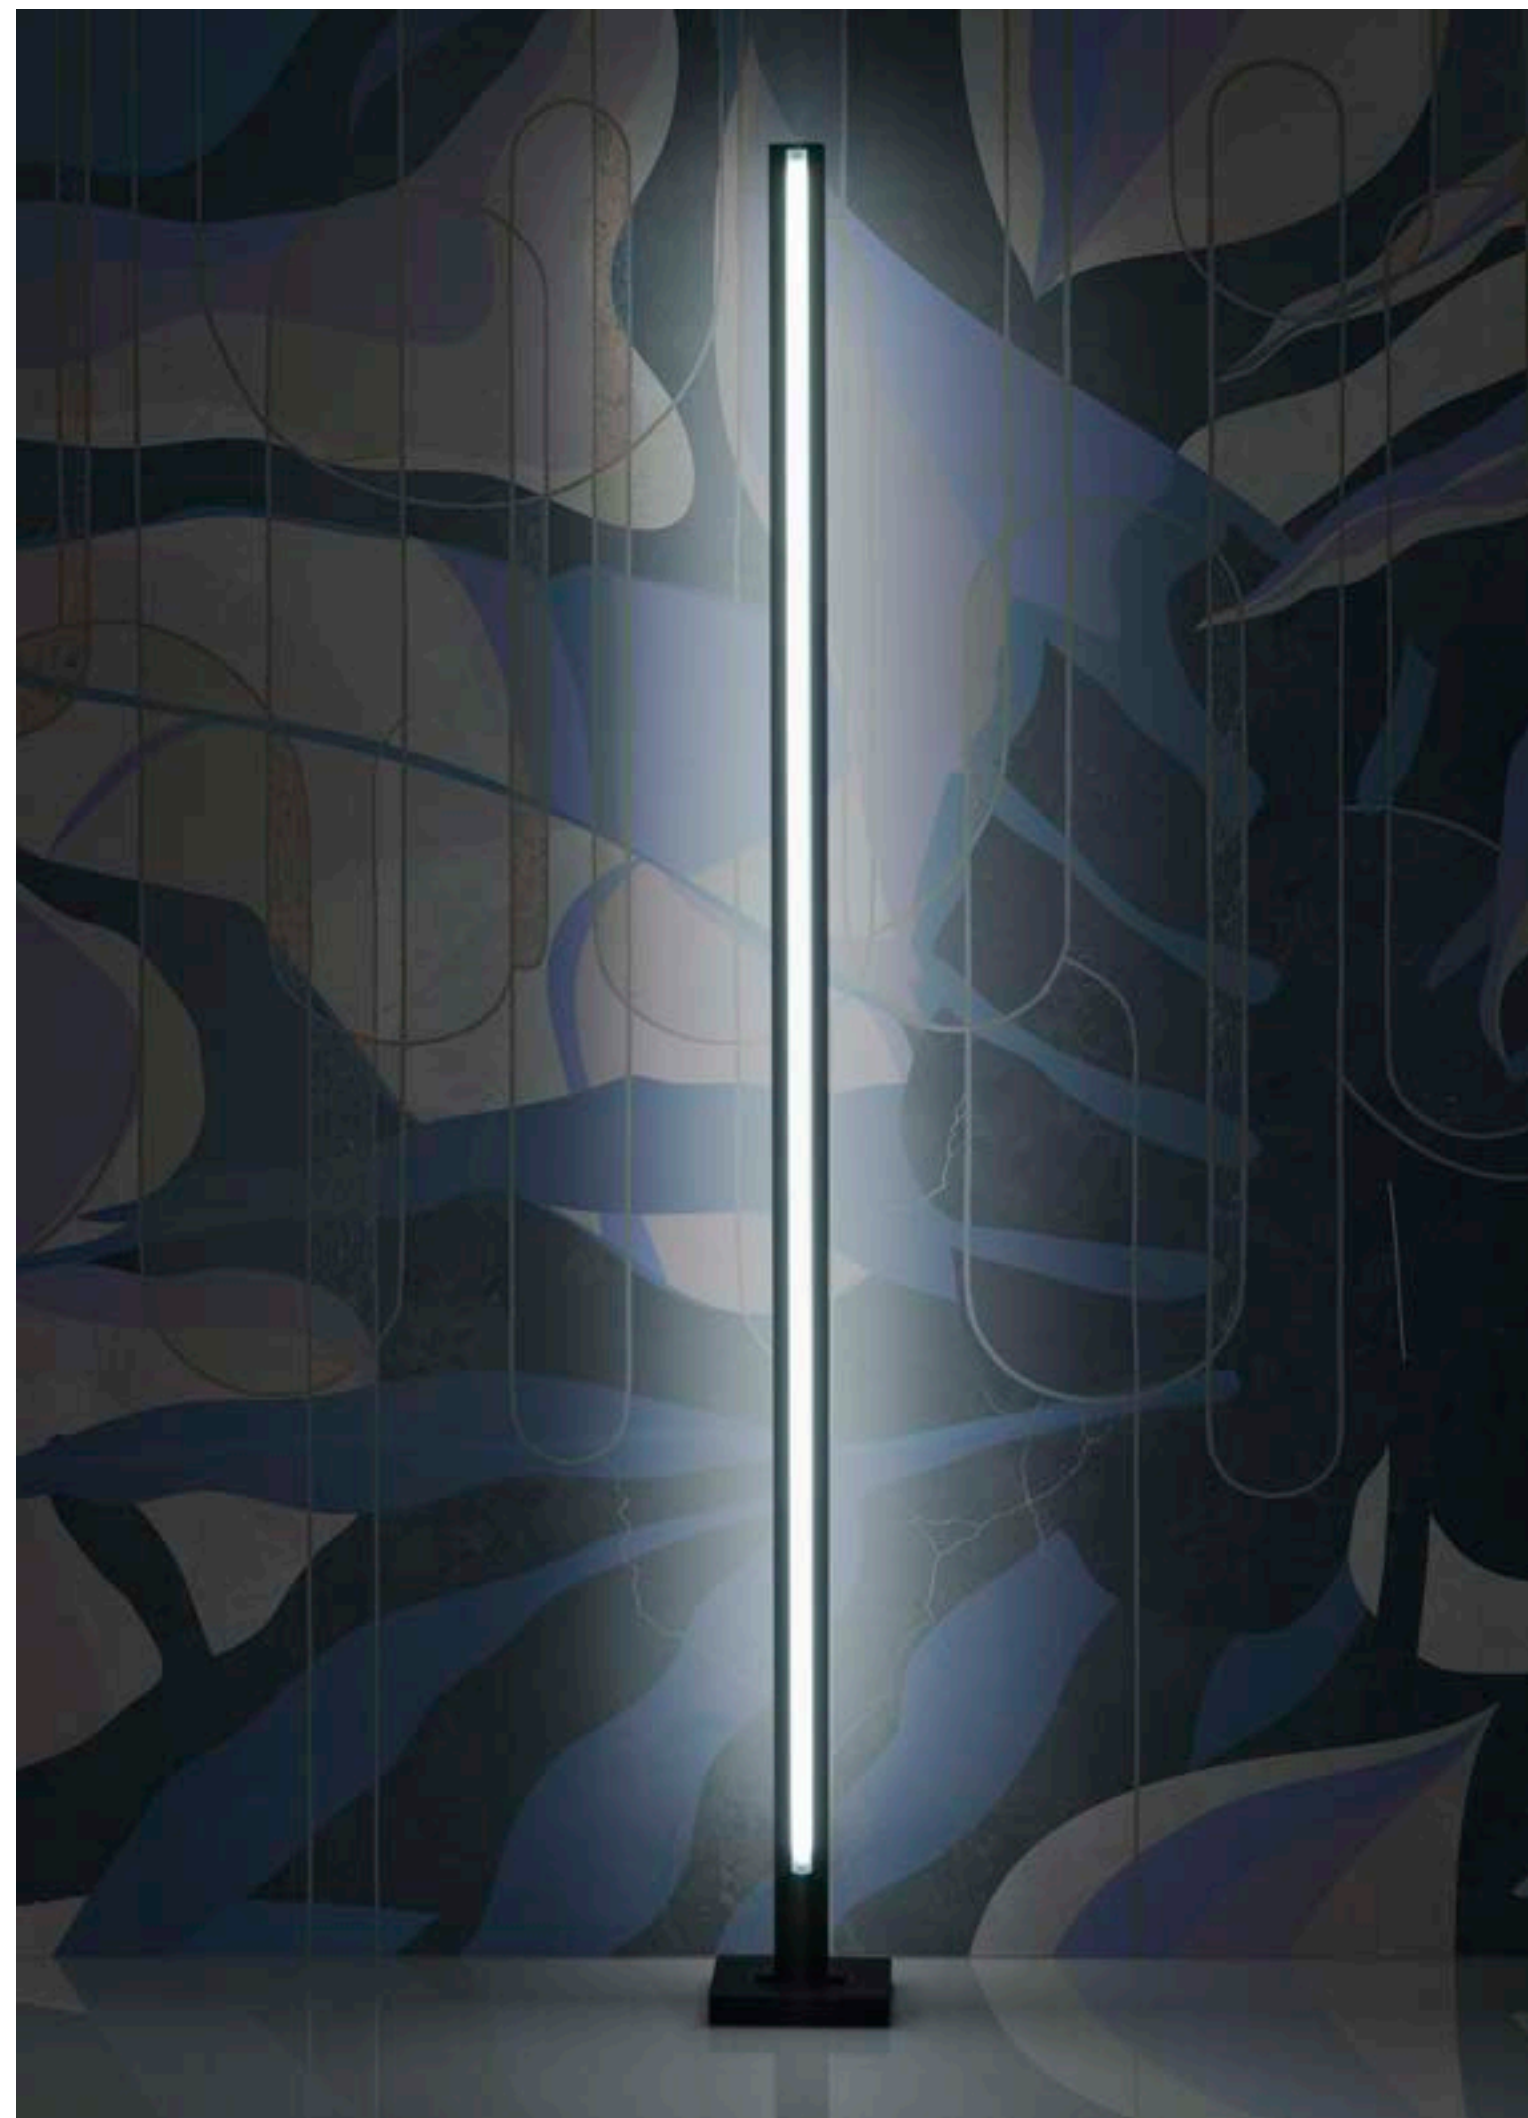

Front and back light with tasteful simplicity

► **Art. 21511/P-N**
Ø 5x1,5 cm - H 164 cm
27W Strip Led