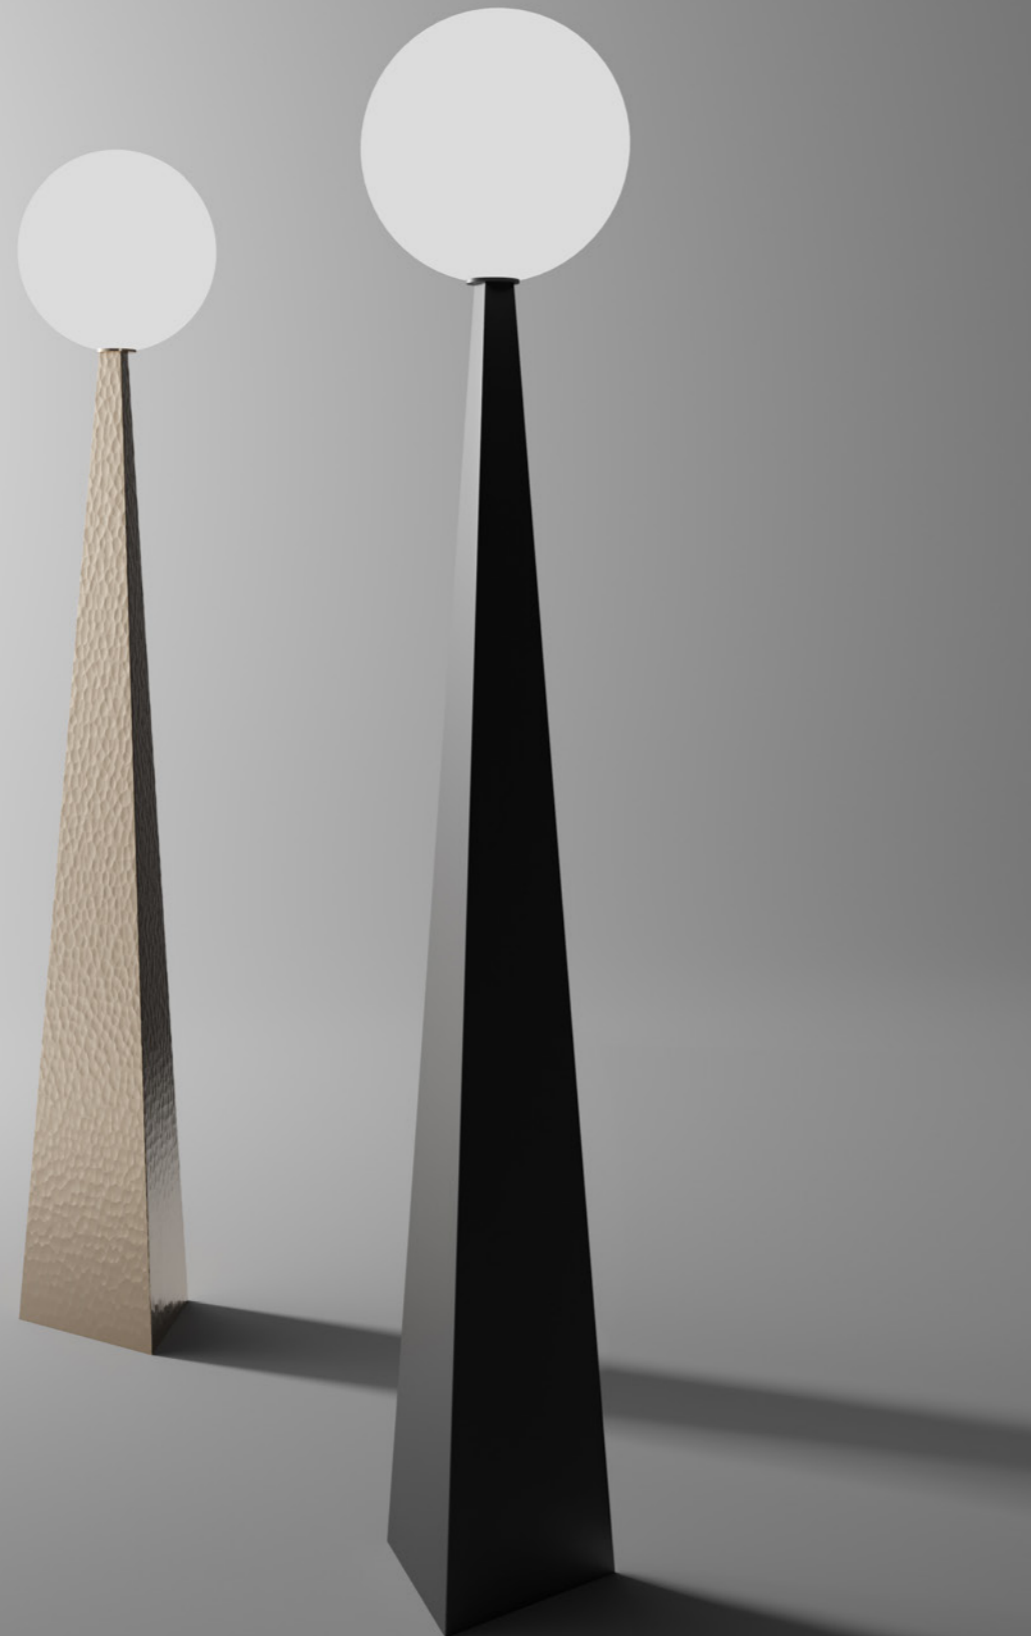

Stillux

LIGHTING LAB

illumination design
SINCE 1972

TECHNICAL SHEETS

21682-21683-21684

MATERIALI / MATERIALS	
Struttura / Frame	Ferro – Acciaio liscio, martellato o pietra / Iron – Steel smooth, hammered or stone
Vetro / Glass	Soffiato a mano / hand made blow

DATI TECNICI / TECHNICAL DATA		
INFO	EUROPE	USA
Prodotto / Product	Lampada terra / Floor lamp	Lampada terra / Floor lamp
Installazione / Installation	Terra / Floor	Terra / Floor
Diametro / Diameter	30 cm.	11,81"
Altezza / Height	180 cm.	70,86"
Diametro vetro / Glass diameter	30 cm.	11,81"
Base / Base	Ø 30x30 cm.	Ø 11,81"x11,81"

OPZIONE DECORI STANDARD / STANDARD FINISHING OPTIONS		
Foglia oro / gold leaf	Argento satinato / mat silver	nickel / nickel
foglia argento / silver leaf	nickel satinato / satin nickel	pietra oro antico / antique gold stone
nero velluto/ velvet black	oro shadow / shadow gold	Pietra argento antico / antique silver stone
nickel nero / black nickel	placcato oro / gold plated	pietra avorio / ivory stone
placcato rame/copper plated	brunito spazzolato/brushed bronze	
ottone satinato / satin brass	cromo / chrome	