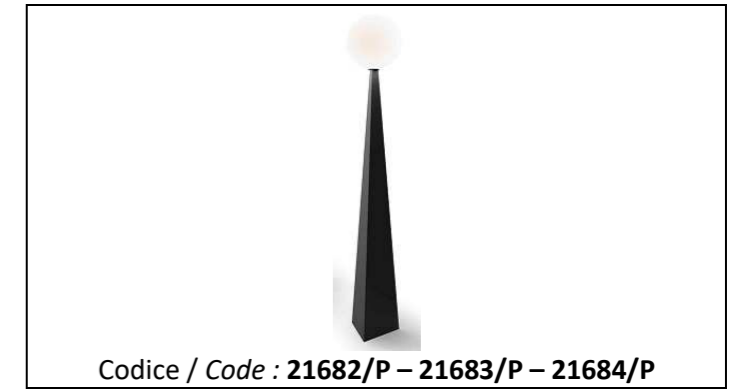

Stillux

LIGHTING LAB

illumination design
SINCE 1972

TECHNICAL SHEETS

21682-21683-21684

MATERIALI / MATERIALS	
Struttura / Frame	Ferro – Acciaio liscio, martellato o pietra / Iron – Steel smooth, hammered or stone
Vetro / Glass	Soffiato a mano / hand made blow

DATI TECNICI / TECHNICAL DATA		
INFO	EUROPE	USA
Prodotto / Product	Lampada terra / Floor lamp	Lampada terra / Floor lamp
Installazione / Installation	Terra / Floor	Terra / Floor
Diametro / Diameter	30 cm.	11,81"
Altezza / Height	180 cm.	70,86"
Diametro vetro / Glass diameter	30 cm.	11,81"
Base / Base	Ø 30x30 cm.	Ø 11,81"x11,81"