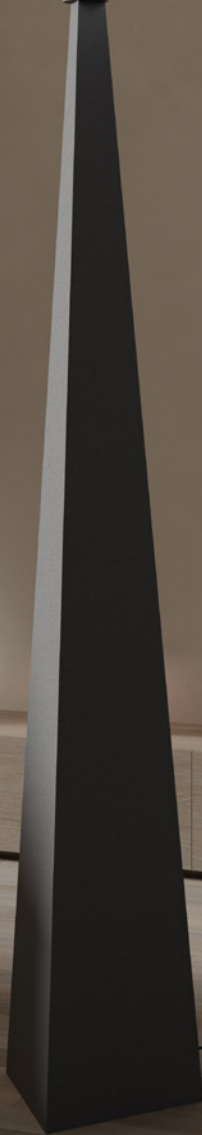

Stillux

LIGHTING LAB

illumination design
SINCE 1972

TECHNICAL SHEETS

21682-21683-21684

MATERIALI / MATERIALS	
Struttura / Frame	Ferro – Acciaio liscio, martellato o pietra / Iron – Steel smooth, hammered or stone
Vetro / Glass	Soffiato a mano / hand made blow

DATI TECNICI / TECHNICAL DATA		
INFO	EUROPE	USA
Prodotto / Product	Lampada terra / Floor lamp	Lampada terra / Floor lamp
Installazione / Installation	Terra / Floor	Terra / Floor
Diametro / Diameter	30 cm.	11,81"
Altezza / Height	180 cm.	70,86"
Diametro vetro / Glass diameter	30 cm.	11,81"
Base / Base	Ø 30x30 cm.	Ø 11,81"x11,81"

OPZIONE DECORI STANDARD / STANDARD FINISHING OPTIONS		
Foglia oro / gold leaf	Argento satinato / mat silver	nickel / nickel
foglia argento / silver leaf	nickel satinato / satin nickel	pietra oro antico / antique gold stone
nero velluto/ velvet black	oro shadow / shadow gold	Pietra argento antico / antique silver stone
nickel nero / black nickel	placcato oro / gold plated	pietra avorio / ivory stone
placcato rame/copper plated	brunito spazzolato/brushed bronze	
ottone satinato / satin brass	cromo / chrome	