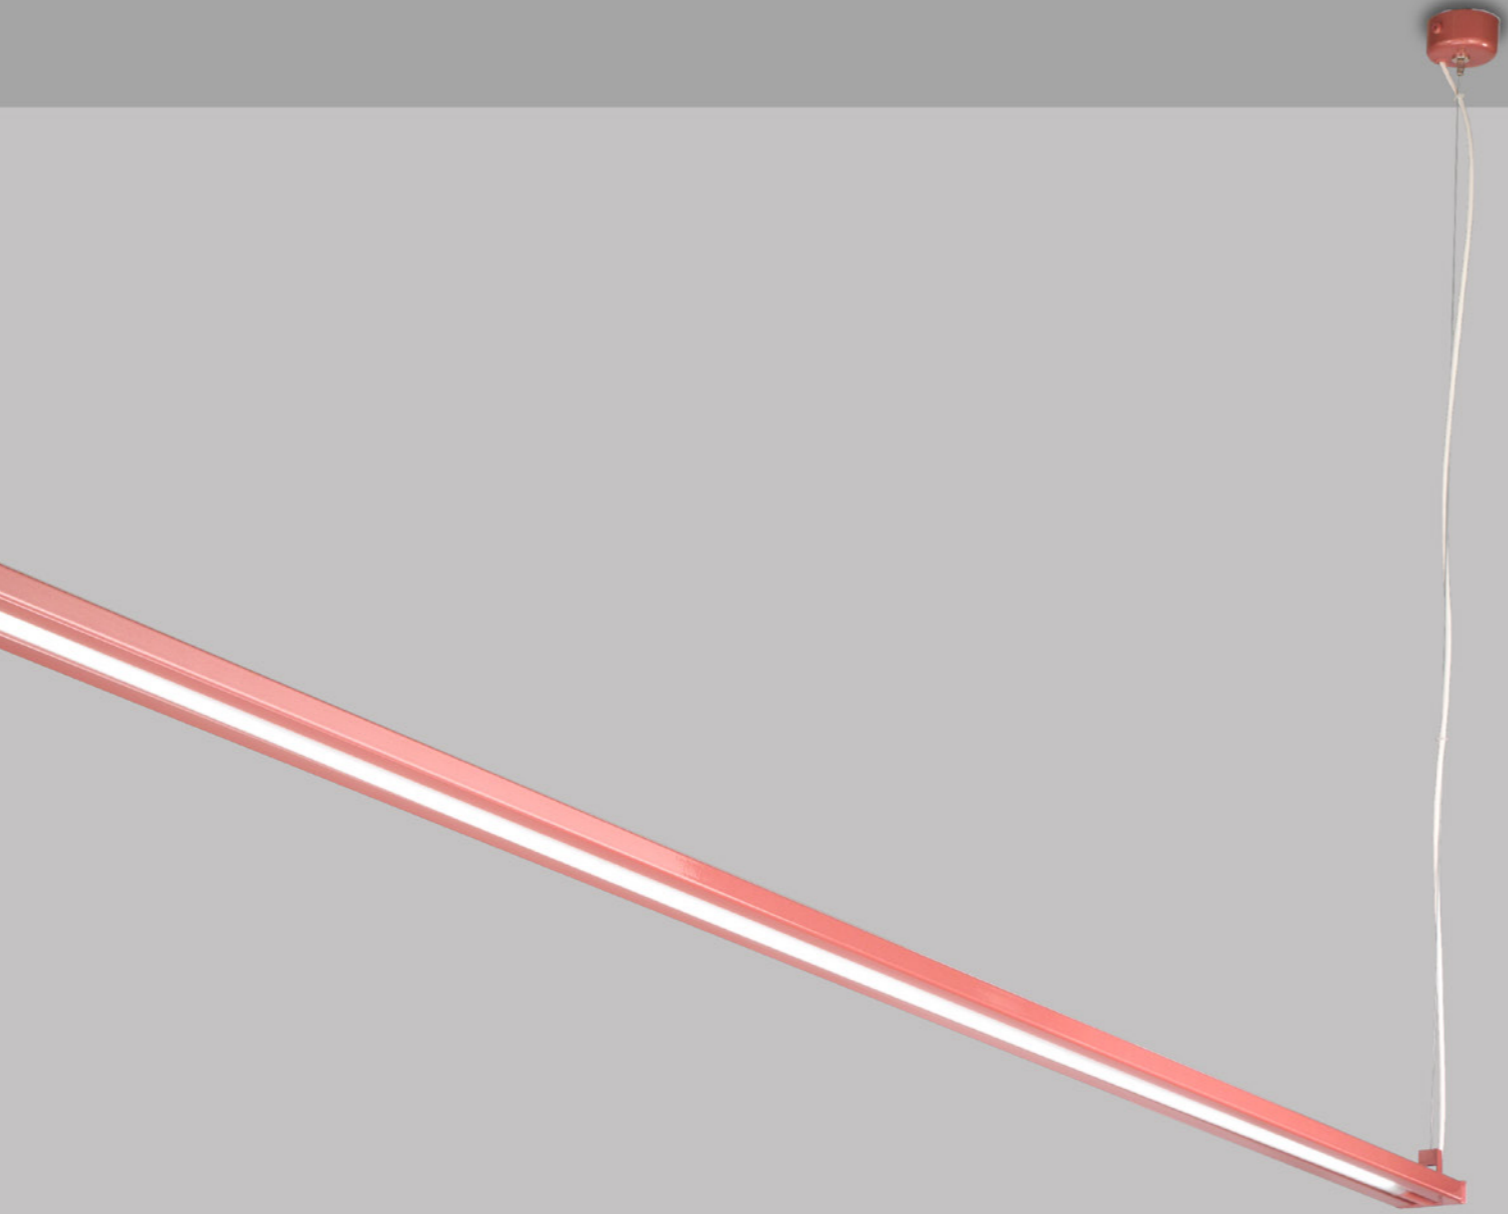

illumination design
SINCE 1972

TECHNICAL SHEETS

MATERIALI / MATERIALS	
Struttura / Frame	Acciaio / Steel
Vetro / Glass	Pirex (vetro borosilicato temperato) / Pirex (tempered borosilicate glass)

DATI TECNICI / TECHNICAL DATA		
INFO	EUROPE	USA
Prodotto / Product	Sospensione / Pendant	Sospensione / Pendant
Installazione / Installation	Soffitto / Ceiling	Soffitto / Ceiling
Diametro / Diameter	5x162 cm.	1,96"x63,77"
Altezza / Height	4 cm.	1,57"
Lunghezza vetro / Glass height	150 cm.	59,05"
Cavi Standard / Standard wires	130 cm.	51,18"
Rosone / Canopy	16x7x6h. cm. (driver) + 5x2,5h cm.	6,29"x2,75"x2,36"h (driver) + 1,96"x0,98"h (additional plate Ø 4,72") on driver canopy)

SPECIFICHE ELETTRICHE / ELECTRICAL SPECIFICATIONS		
INFO	EUROPE	USA
Alimentazione / Power Supply	220-240V – 50/60Hz	100-120V – 50/60Hz
Specifiche lampade/Bulbs specifications	27W Strip Led 4000K (incl. / incl.)	27W Strip Led 4000K (incl. / incl.)
Wattaggio massimo / Max wattage	27W (2800 lumen)	27W (2800 lumen)
Tensione led / led voltage	24VDC (driver incl. / driver incl.)	24VDC (driver incl. / driver incl.)
Dimmerabilità / Dimmability	Su richiesta / On request	Su richiesta / On request