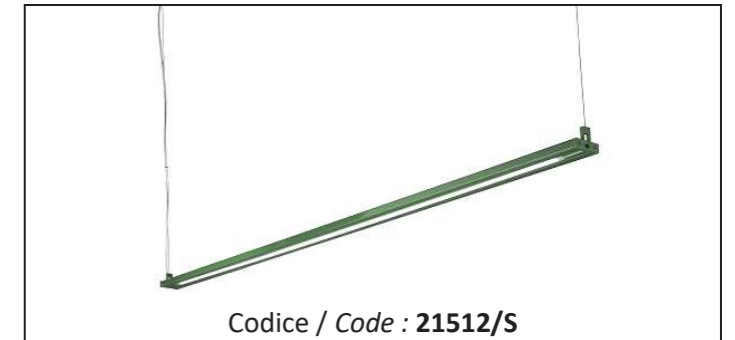

illumination design
SINCE 1972

TECHNICAL SHEETS

MATERIALI / MATERIALS	
Struttura / Frame	Acciaio / Steel
Vetro / Glass	Pirex (vetro borosilicato temperato) / Pirex (tempered borosilicate glass)

DATI TECNICI / TECHNICAL DATA		
INFO	EUROPE	USA
Prodotto / Product	Sospensione / Pendant	Sospensione / Pendant
Installazione / Installation	Soffitto / Ceiling	Soffitto / Ceiling
Diametro / Diameter	5x162 cm.	1,96"x63,77"
Altezza / Height	4 cm.	1,57"
Lunghezza vetro / Glass height	150 cm.	59,05"
Cavi Standard / Standard wires	130 cm.	51,18"
Rosone / Canopy	16x7x6h. cm. (driver) + 5x2,5h cm.	6,29"x2,75"x2,36"h (driver) + 1,96"x0,98"h (additional plate Ø 4,72") on driver canopy)

SPECIFICHE ELETTRICHE / ELECTRICAL SPECIFICATIONS		
INFO	EUROPE	USA
Alimentazione / Power Supply	220-240V – 50/60Hz	100-120V – 50/60Hz
Specifiche lampade/Bulbs specifications	27W Strip Led 4000K (incl. / incl.)	27W Strip Led 4000K (incl. / incl.)
Wattaggio massimo / Max wattage	27W (2800 lumen)	27W (2800 lumen)
Tensione led / led voltage	24VDC (driver incl. / driver incl.)	24VDC (driver incl. / driver incl.)
Dimmerabilità / Dimmability	Su richiesta / On request	Su richiesta / On request