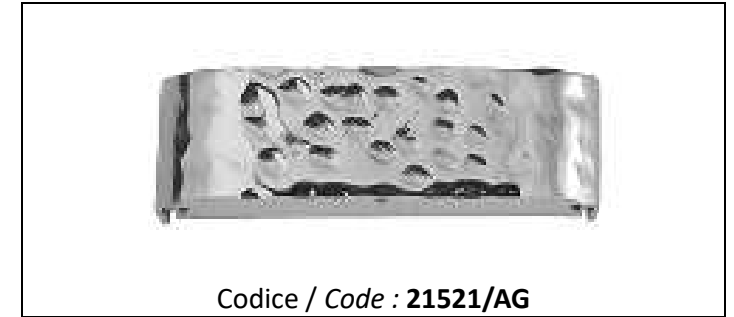

illumination design
SINCE 1972

TECHNICAL SHEETS

TECHNICAL SHEETS

21521

| MATERIALI / MATERIALS | |
|-----------------------|-----------------|
| Struttura / Frame | Acciaio / Steel |

| DATI TECNICI / TECHNICAL DATA | | |
|-------------------------------|-----------------------------|---|
| INFO | EUROPE | USA |
| Prodotto / Product | Lampada Parete / Wall Light | Lampada Parete / Wall Light |
| Installazione / Installation | Parete / Wall | Parete / Wall |
| Diametro / Diameter | 25 cm. | 9,84" |
| Altezza / Height | 7 cm. | 2,75" |
| Sporgenza / Depth | 10 cm. | 3,93" |
| Base / Base | 9x5 cm. | 3,54"x1,96" (additional 4,72" diameter plate) |