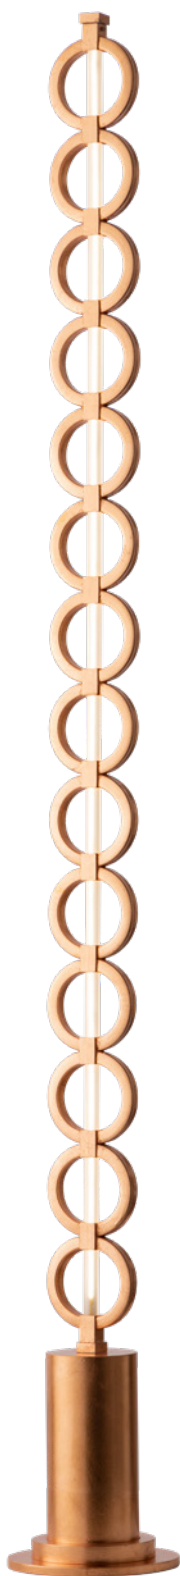

Stillux
LIGHTING LAB

illumination design
SINCE 1972

**TECHNICAL
SHEETS**

21077

TECHNICAL SHEETS

MATERIALI / MATERIALS	
Struttura / Frame	Acciaio / Steel
Vetro / Glass	Pirex (vetro borosilicato temperato) / Pirex (tempered borosilicate glass)

DATI TECNICI / TECHNICAL DATA		
INFO	EUROPE	USA
Prodotto / Product	Lampada da terra / Floor lamp	Lampada da terra / Floor lamp
Installazione / Installation	Terra / Floor	Terra / Floor
Diametro / Diameter	11,5 cm.	4,52"
Altezza / Height	172 cm.	67,71"
Base / Base	Ø 20 cm.	Ø 7,87"

SPECIFICHE ELETTRICHE / ELECTRICAL SPECIFICATIONS		
INFO	EUROPE	USA
Alimentazione / Power Supply	220-240V – 50/60Hz	100-120V – 50/60Hz
Specifiche lampade/Bulbs specifications	31W Strip led 4000K (incl. / incl.)	31W Strip led 4000K (incl. / incl.)
Wattaggio massimo / Max wattage	31W (3100 lumen)	31W (3100 lumen)
Tensione led / led voltage	24VDC (driver incl. / driver incl.)	24VDC (driver incl. / driver incl.)
Dimmerabilità / Dimmability	Phase dimming on request	Phase dimming on request

OPZIONE DECORI STANDARD / STANDARD FINISHING OPTIONS	
 nickel / nickel	 placcato oro / gold plated
 cromo / chrome	 ottone satinato / satin brass
 nickel satinato / satin nickel	 brunito spazzolato/brushed bronze
 nickel nero / black nickel	 foglia oro / gold leaf
 placcato rame/copper plated	 foglia argento / silver leaf
 oro shadow / shadow gold	 foglia rame / copper leaf