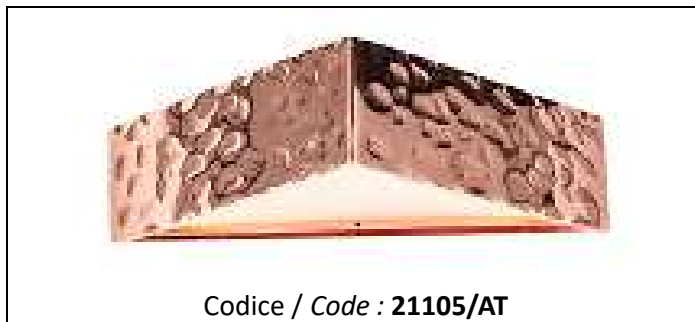

illumination design
SINCE 1972

TECHNICAL SHEETS

21105

illumination design
SINCE 1972

TECHNICAL SHEETS

Codice / Code : 21105/AT

MATERIALI / MATERIALS	
Struttura / Frame	Ferro forgiato a mano con effetto martellato / Handmade forged iron with hammered effect
Vetro / Glass	Vetro piano / Flat glass

DATI TECNICI / TECHNICAL DATA		
INFO	EUROPE	USA
Prodotto / Product	Lampada da parete / Wall light	Lampada da parete / Wall light
Installazione / Installation	Parete / Wall	Parete / Wall
Diametro / Diameter	29 cm.	11,41"
Altezza / Height	7 cm.	2,75"
Sporgenza / Depth	15 cm.	5,90"
Base / Base	29x7 cm.	11,41"x2,75" (additional plate ϕ 4,72")