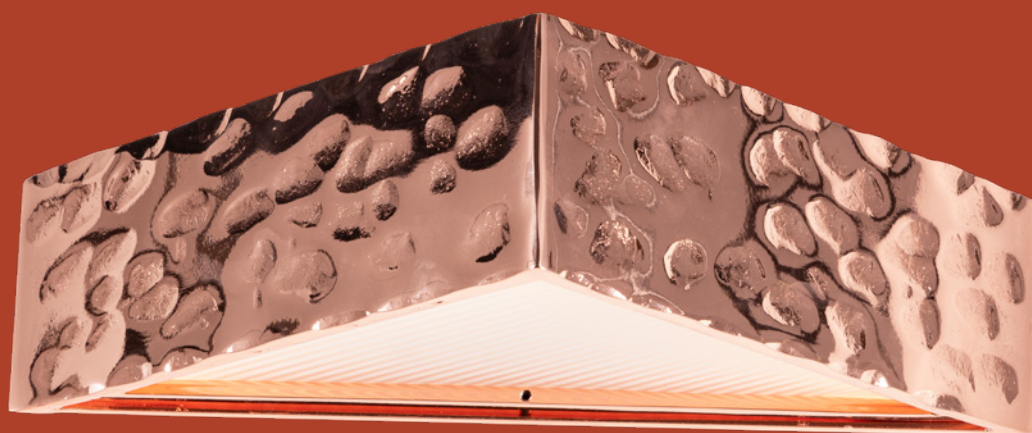

illumination design
SINCE 1972

TECHNICAL SHEETS

21105

illumination design
SINCE 1972

TECHNICAL SHEETS

Codice / Code : 21105/AT

MATERIALI / MATERIALS	
Struttura / Frame	Ferro forgiato a mano con effetto martellato / Handmade forged iron with hammered effect
Vetro / Glass	Vetro piano / Flat glass

DATI TECNICI / TECHNICAL DATA		
INFO	EUROPE	USA
Prodotto / Product	Lampada da parete / Wall light	Lampada da parete / Wall light
Installazione / Installation	Parete / Wall	Parete / Wall
Diametro / Diameter	29 cm.	11,41"
Altezza / Height	7 cm.	2,75"
Sporgenza / Depth	15 cm.	5,90"
Base / Base	29x7 cm.	11,41"x2,75" (additional plate ϕ 4,72")

OPZIONE DECORI STANDARD / STANDARD FINISHING OPTIONS		Opzioni vetri / Glass options
 nickel / nickel	 oro shadow / shadow gold	 Bianco / White
 cromo / chrome	 placcato oro / gold plated	 Righe bianche / White lines
 nickel satinato / satin nickel	 ottone satinato / satin brass	
 nickel nero / black nickel	 brunito spazzolato/brushed bronze	
 placcato rame/copper plated		