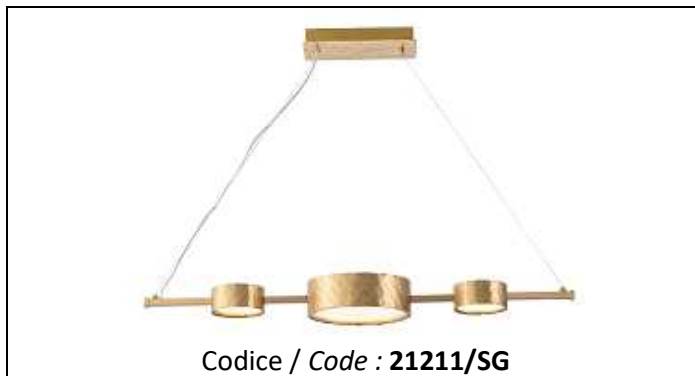

illumination design
SINCE 1972

TECHNICAL SHEETS

interior design
SINCE 1972

TECHNICAL SHEETS

MATERIALI / MATERIALS	
Struttura / Frame	Ferro forgiato a mano con effetto martellato / Handmade forged iron with hammered effect
Vetro / Glass	Vetro piano / Flat glass

DATI TECNICI / TECHNICAL DATA		
INFO	EUROPE	USA
Prodotto / Product	Sospensione / Pendant	Sospensione / Pendant
Installazione / Installation	Soffitto / Ceiling	Soffitto / Ceiling
Diametro / Diameter	92x22 cm.	36,22"x4,52"
Altezza / Height	7 cm.	2,75"
Cavi Standard / Standard wires	130 cm.	51,18"
Rosone / Canopy	25x12 cm. – h.5 cm.	9,84"x4,72" – h.1,96"