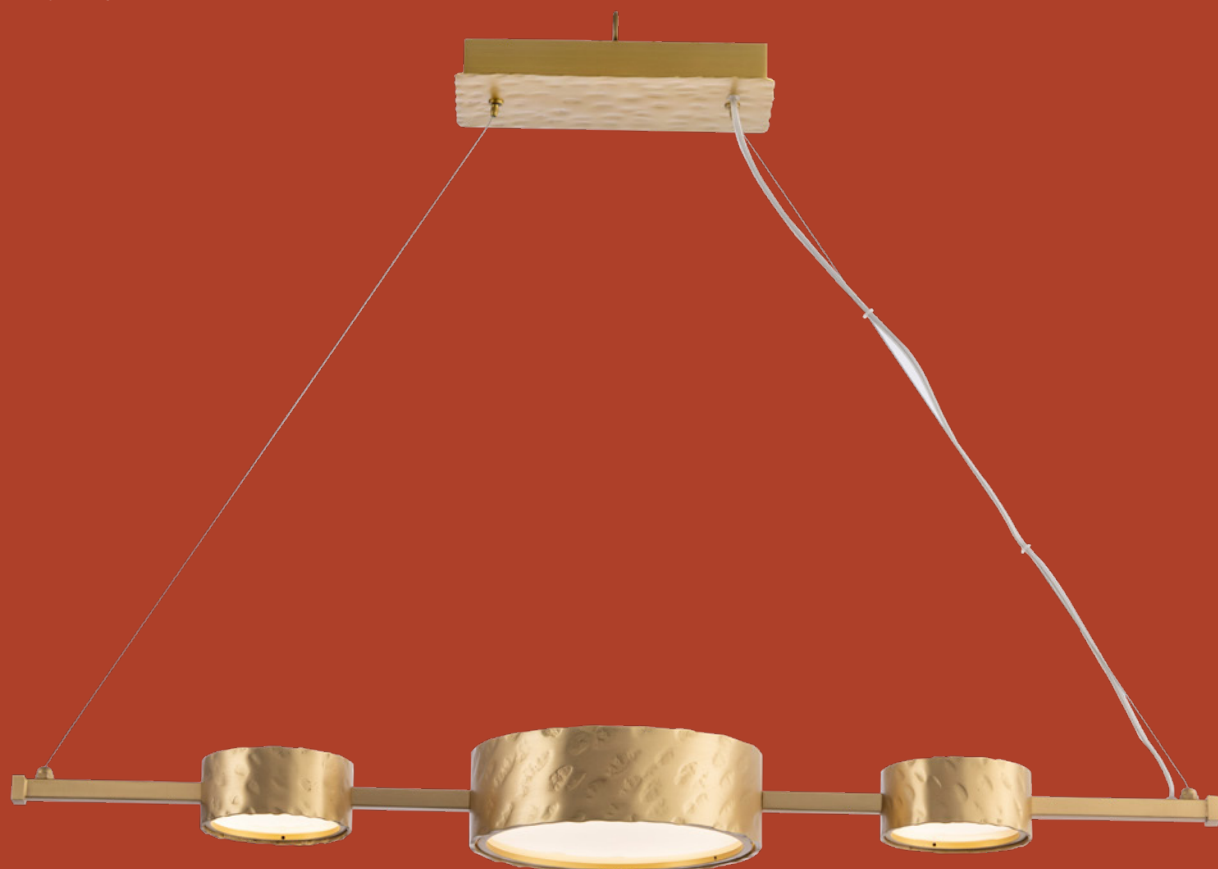

illumination design
SINCE 1972

TECHNICAL SHEETS

interior design
SINCE 1972

TECHNICAL SHEETS

MATERIALI / MATERIALS	
Struttura / Frame	Ferro forgiato a mano con effetto martellato / Handmade forged iron with hammered effect
Vetro / Glass	Vetro piano / Flat glass

DATI TECNICI / TECHNICAL DATA		
INFO	EUROPE	USA
Prodotto / Product	Sospensione / Pendant	Sospensione / Pendant
Installazione / Installation	Soffitto / Ceiling	Soffitto / Ceiling
Diametro / Diameter	92x22 cm.	36,22"x4,52"
Altezza / Height	7 cm.	2,75"
Cavi Standard / Standard wires	130 cm.	51,18"
Rosone / Canopy	25x12 cm. – h.5 cm.	9,84"x4,72" – h.1,96"

OPZIONE DECORI STANDARD / STANDARD FINISHING OPTIONS		Opzioni vetri / Glass options
 nickel / nickel	 oro shadow / shadow gold	 Bianco / White  Righe bianche / White lines
 cromo / chrome	 placcato oro / gold plated	
 nickel satinato / satin nickel	 ottone satinato / satin brass	
 nickel nero / black nickel	 brunito spazzolato/brushed bronze	
 placcato rame/copper plated		