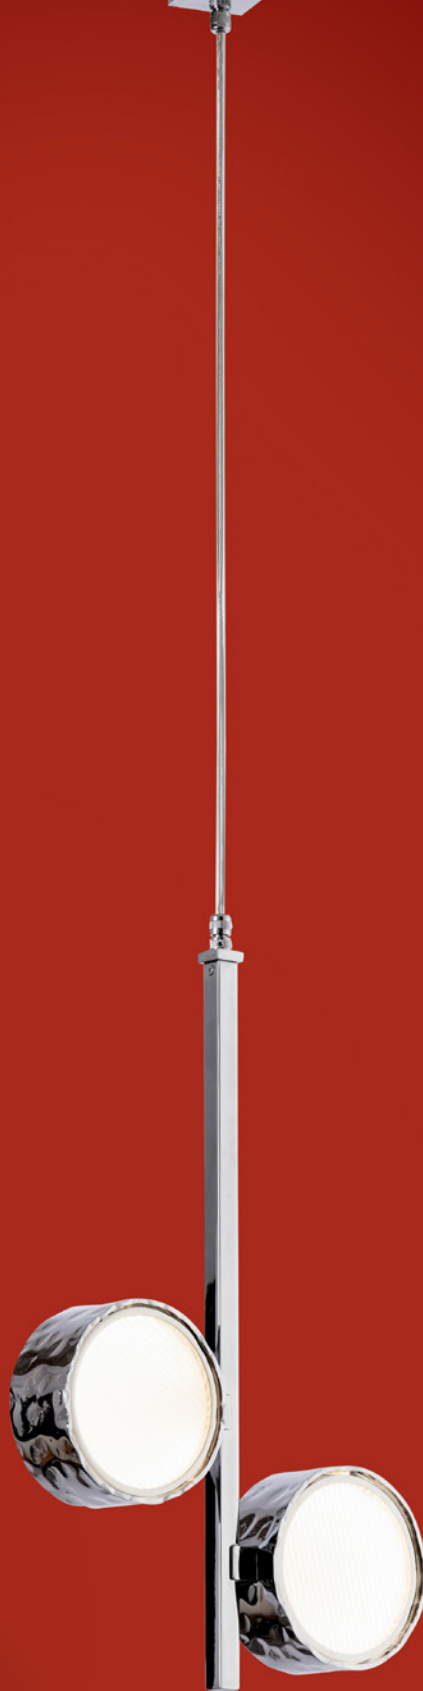

illumination design
SINCE 1972

TECHNICAL SHEETS

illumination design
SINCE 1972

TECHNICAL SHEETS

MATERIALI / MATERIALS	
Struttura / Frame	Ferro forgiato a mano con effetto martellato / Handmade forged iron with hammered effect
Vetro / Glass	Vetro piano / Flat glass

DATI TECNICI / TECHNICAL DATA		
INFO	EUROPE	USA
Prodotto / Product	Sospensione / Pendant	Sospensione / Pendant
Installazione / Installation	Soffitto / Ceiling	Soffitto / Ceiling
Diametro / Diameter	17 cm.	6,69"
Altezza / Height	43 cm.	16,92"
Cavi Standard / Standard wires	130 cm.	51,18"
Rosone / Canopy	5x5 cm. – h.13 cm.	Ø 1,96"x1,96 – h.5,11" (additional plate Ø 4,72")

SPECIFICHE ELETTRICHE / ELECTRICAL SPECIFICATIONS		
INFO	EUROPE	USA
Alimentazione / Power Supply	220-240V – 50/60Hz	100-120V – 50/60Hz
Specifiche lampade/Bulbs specifications	7,5W Strip led 4000K (incl. / incl.)	7,5W Strip led 4000K (incl. / incl.)
Wattaggio massimo / Max wattage	7,5W (810 lumen)	7,5W (810 lumen)
Tensione led / led voltage	24VDC (driver incl. / driver incl.)	24VDC (driver incl. / driver incl.)
Dimmerabilità / Dimmability	Phase dimming on request	Phase dimming on request

OPZIONE DECORI STANDARD / STANDARD FINISHING OPTIONS		Opzioni vetri / Glass options
 nickel / nickel	 oro shadow / shadow gold	 Bianco / White
 cromo / chrome	 placcato oro / gold plated	
 nickel satinato / satin nickel	 ottone satinato / satin brass	
 nickel nero / black nickel	 brunito spazzolato/brushed bronze	
 placcato rame/copper plated		
		 Righe bianche / White lines