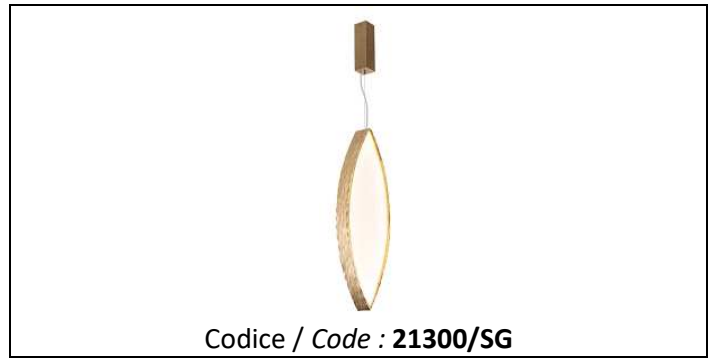

illumination design
SINCE 1972

TECHNICAL SHEETS

illumination design
SINCE 1972

TECHNICAL SHEETS

MATERIALI / MATERIALS	
Struttura / Frame	Ferro forgiato a mano con effetto martellato / Handmade forged iron wiht hammered effect
Vetro / Glass	Vetro piano / Flat glass

DATI TECNICI / TECHNICAL DATA		
INFO	EUROPE	USA
Prodotto / Product	Sospensione / Pendant	Sospensione / Pendant
Installazione / Installation	Soffitto / Ceiling	Soffitto / Ceiling
Diametro / Diameter	21 cm.	8,26"
Altezza / Height	68 cm.	26,77"
Cavi Standard / Standard wires	130 cm.	51,18"
Rosone / Canopy	6x6 cm. – h.20 cm.	2,36"x2,36" – h.7,87 (additional plate Ø 4,72")