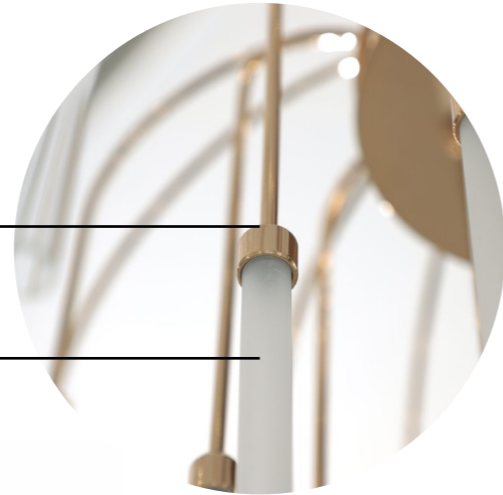

**21506**

wall lamp

[download technical sheet](#)

Art. 21506

Ø 21 cm - H 43 cm - Sp 16 cm 4W Chip Led

**21501**  
ceiling lamp

Finitura metallo in oro placcato 24Kt.  
Metal finishing in 24Kt gold plated

Diffusore in pirex satinato  
Frosted pirex diffuser