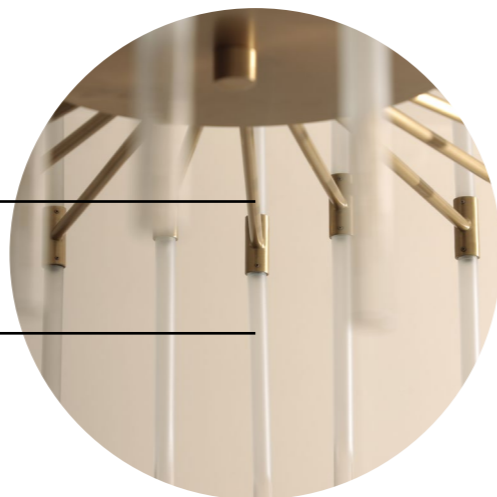

**21506**

wall lamp

[download technical sheet](#)

Art. 21506

Ø 21 cm - H 43 cm - Sp 16 cm 4W Chip Led

**21501**  
ceiling lamp

Finitura metallo in oro placcato 24Kt.  
Metal finishing in 24Kt gold plated

Diffusore in pirex satinato  
Frosted pirex diffuser

[download technical sheet](#)

Art. 21501  
Ø 74 cm - H 87 cm 24W Chip Led

**21503**

ceiling lamp

Finitura metallo in ottone satinato  
Metal finishing in satin brass

Diffusore in pirex satinato cm.25  
Frosted pirex diffuser cm.25

[download technical sheet](#)

Art. 21503  
Ø 106 cm - H 55 cm 64W Chip Led

**21509**  
ceiling lamp

[download technical sheet](#)

Art. 21509  
Ø 106 cm - H 9 cm 64W Chip Led

**21510**  
wall lamp

[download technical sheet](#)