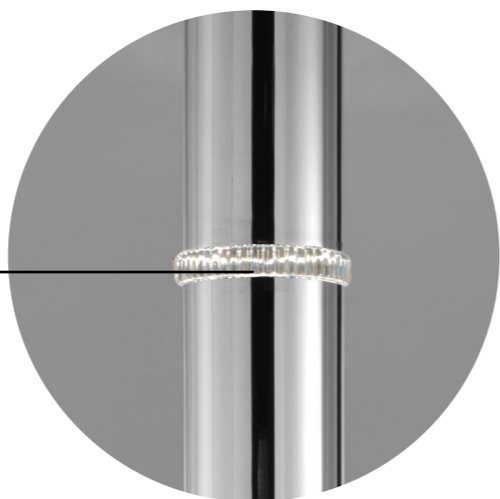

21515

floor lamp

Fascio di luce indiretto con illuminazione dell'anello in puro cristallo certificato.

Indirect light beam with certified pure crystal ring illumination.

[download technical sheet](#)

21515/P

Ø 10 cm - H 180 cm (base Ø 25 cm) 1xCob 20W – 230V + 1,6W Chip led 24V