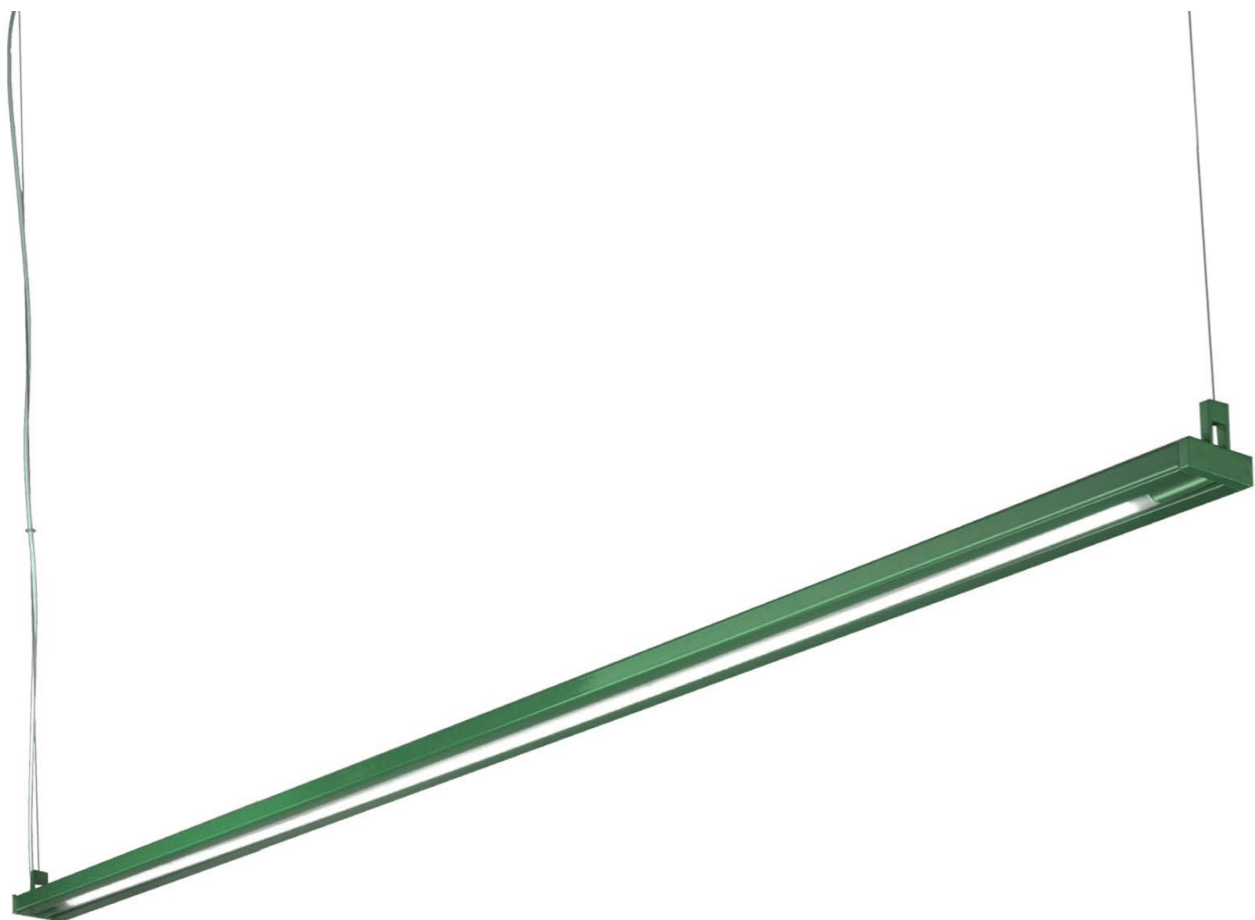

Art. 21513/P

Ø 16 cm - H 180 cm (Base Ø 30 cm) 1xCob 20W (dimnable) + 1xCob 6W - 230V

**21512**  
ceiling lamp

[download technical sheet](#)

Art. 21512/S  
Ø 5x162 cm - H 4 cm 27W Strip Led

**21512**  
ceiling lamp